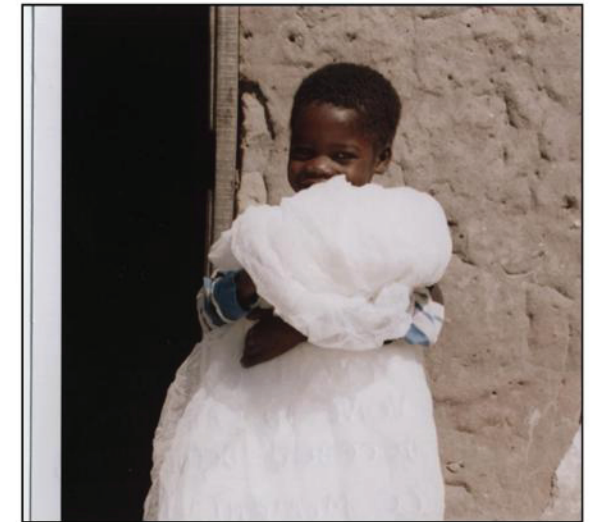

Projects

Mosquito Net Distribution

We are thankful for the donations that have allowed us to :

- Feed 92 children.
- Purchase uniforms, pay tuition, and send 81 children to school.
- Inoculate 92 children.
- Purchase blankets, mattresses, & mosquito nets.
- Provide toiletries.
- For Christmas, purchase new clothes and shoes for each child.
- Build garden shed.
- Purchase tools, seeds, and plant garden.